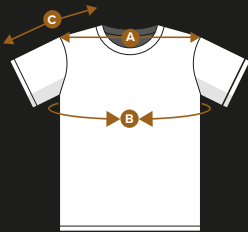

SIZING GUIDE

DESIGNED FOR COMFORT AND EASE OF MOVEMENT,
FIND THE PERFECT FIT WITH OUR SIZE GUIDE FOR THE VINTAGE COLLECTION